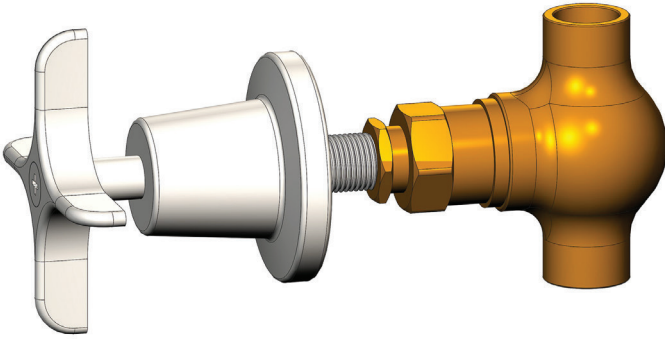

Shower Accessories

Concealed Volume Control

Suffix: VC3
Size: 1/2"
Part # 6750-01

Suffix: VC4
Size: 3/4"
Part # 6751-01