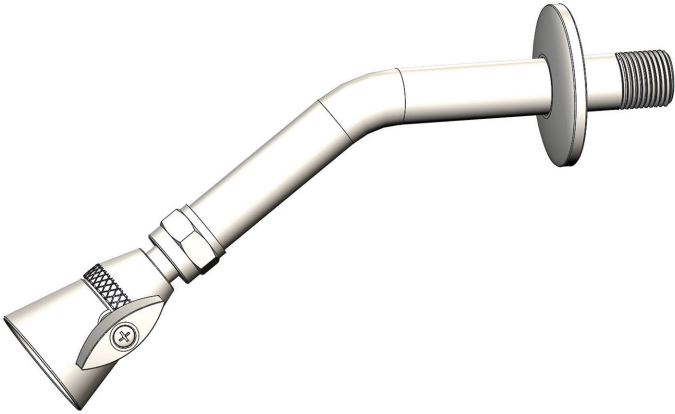

Shower Accessories

Shower Head with Shower Arm and Flange

□
Suffix: SH2 Small
Part # 72168-00

- Adjustable flow rate regulates flow to 2.5 GPM at all pressures to 10-80 PSI
- 3-1/2" x 1-3/4" Shower head arm and flange
- Chrome finish