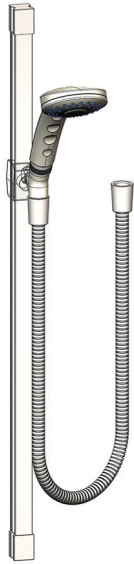

## Shower Accessories

### Hand Held Shower with Hose and Slide Bar

Suffix: HS5

Part # 73147-00

Standard hand shower with 60" hose and 24" slide bar.  
Supply elbow not included.

- 2.50 GPM @ 80 psi, 9.5 L/min @ 552 kPa
- 1/2" IPS connection